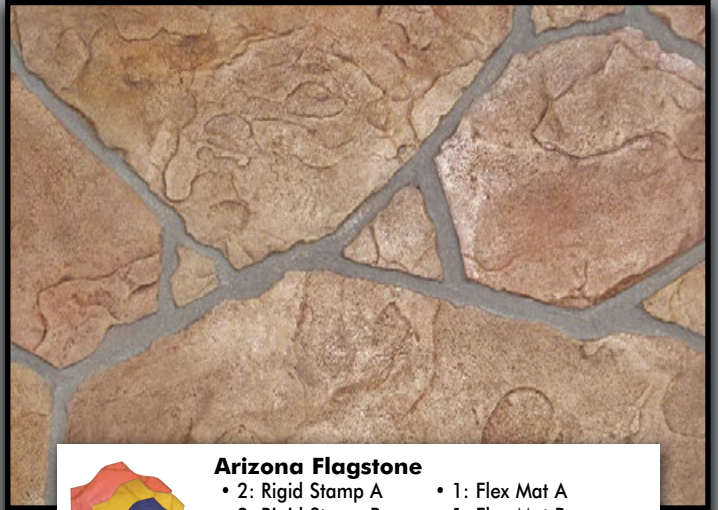

- 3: 3' x 3' Texture Mat
- 2: 4' x 4' Texture Mat
- 1: 20" x 20" Texture Skin

Grand Garden Stone

- 4: Rigid Stamps
- 1: Flex Mat
- 1: Texture Skin

San Diego Flagstone

- 2: Rigid Stamp A
- 2: Rigid Stamp B
- 2: Rigid Stamp C
- 1: Flex Mat
- 1: 20" x 20" Texture Skin

Rental Stamps, Accents & Accessories

Random Stone Pattern

- 15: Rigid Stamp
- 1: Flex Mat
- 1: 20" x 20" Texture Skin

Arizona Flagstone

- 2: Rigid Stamp A
- 2: Rigid Stamp B
- 2: Rigid Stamp C
- 1: Flex Mat A
- 1: Flex Mat B
- 1: Flex Mat C
- 1: 20" x 20" Texture Skin