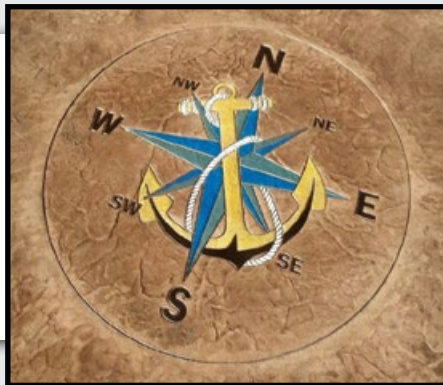

Decorative Medallion Stamps

Inexpensive, long-lasting, easy to install, these pieces offer a truly unique and custom look to your home or business. Easy to color with concrete stains.

8' Compass Medallion
10 Pc. Set

Aztec Medallion
48" x 48"

Compass Rose Medallion
48" x 48"

Mariners Medallion
60" x 60"

Fire Rescue Medallion
48" x 48"

Old World Medallion
8' Diameter
92" point to point

Boardwalk Picture Frame
48" x 48"

Rental Stamps, Accents & Accessories