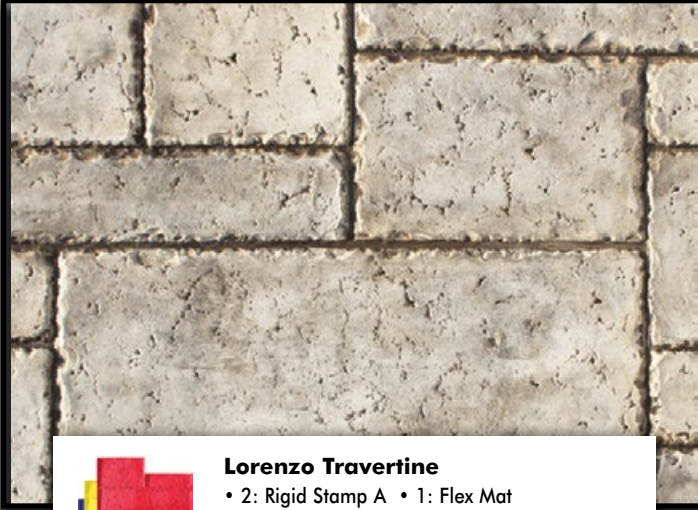

Rental Stamps, Accents & Accessories

Lorenzo Travertine

- 2: Rigid Stamp A • 1: Flex Mat
- 2: Rigid Stamp B • 1: 20" x 20" Texture Skin
- 2: Rigid Stamp C