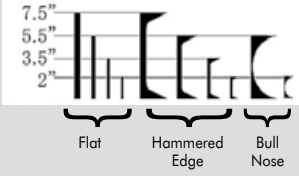

Rental Stamps, Accents & Accessories

EDGE LINERS

PROFILE: