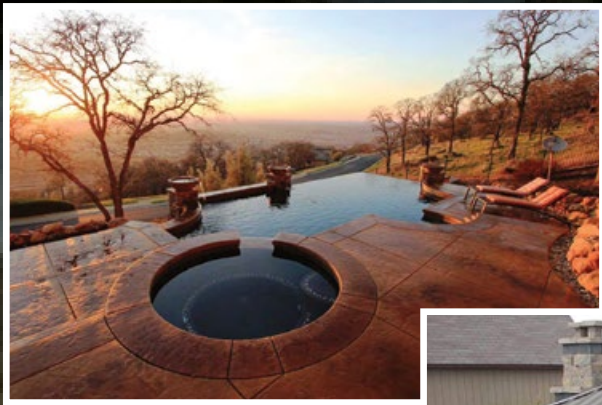

DECORATIVE CONCRETE STAMPS

*Your Decorative
Concrete
Resource!*