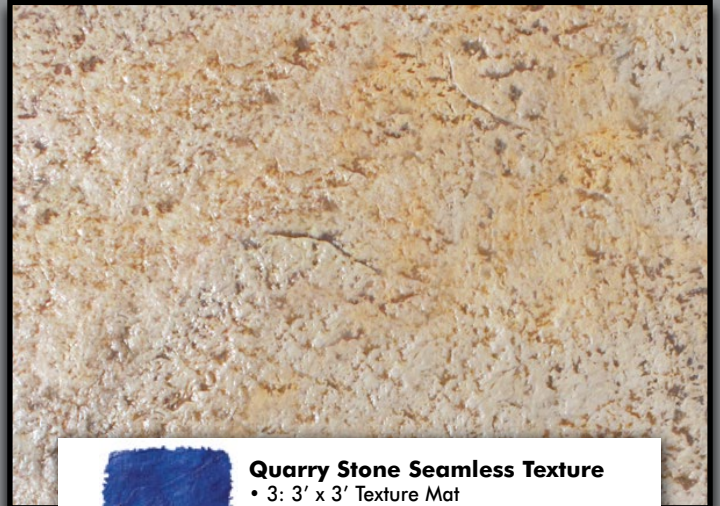

Seamless Roman Slate

- 3: 3' x 3' Texture Mat
- 2: 4' x 4' Texture Mat
- 1: 20" x 20" Texture Skin

Seamless Italian Slate

- 3: 3' x 3' Texture Mat
- 2: 4' x 4' Texture Mat
- 1: 20" x 20" Texture Skin

Quarry Stone Seamless Texture