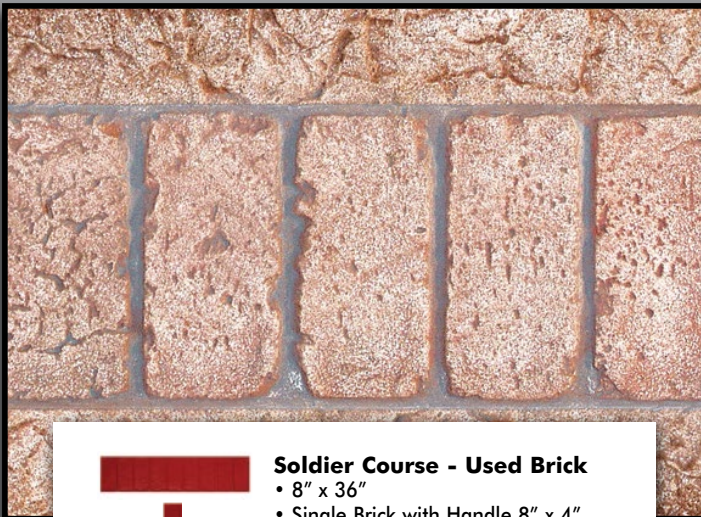

Soldier Course - Used Brick
• 8" x 36"
• Single Brick with Handle 8" x 4"