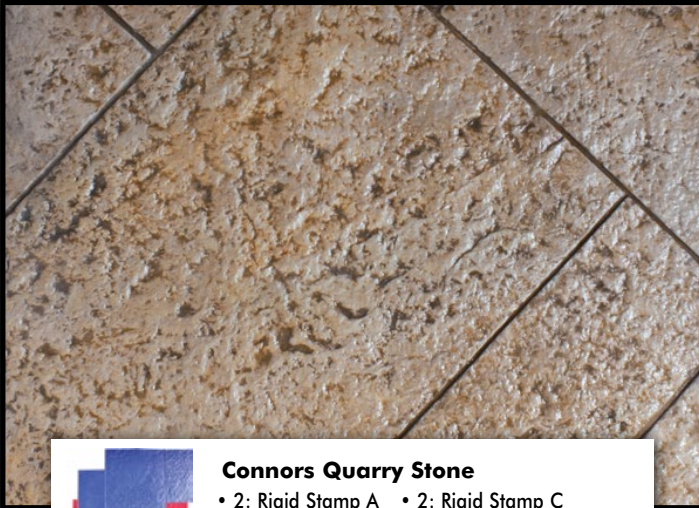

Rental Stamps, Accents & Accessories

Random Stone Pattern

- 15: Rigid Stamp
- 1: Flex Mat
- 1: 20" x 20" Texture Skin

Arizona Flagstone

- 2: Rigid Stamp A
- 2: Rigid Stamp B
- 2: Rigid Stamp C
- 1: Flex Mat A
- 1: Flex Mat B
- 1: Flex Mat C
- 1: 20" x 20" Texture Skin