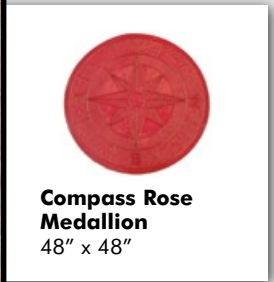

Aztec Medallion
48" x 48"

Compass Rose Medallion
48" x 48"

Mariners Medallion
60" x 60"

Fire Rescue Medallion
48" x 48"

Old World Medallion
8' Diameter
92" point to point

Boardwalk Picture Frame
48" x 48"

Rental Stamps, Accents & Accessories