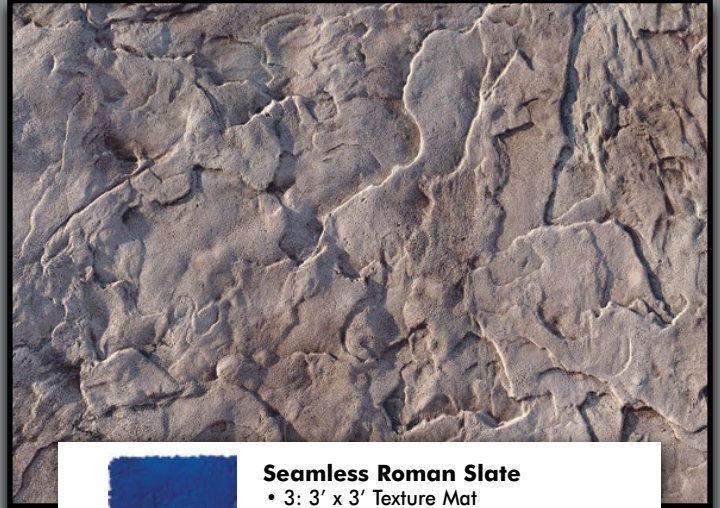

DECORATIVE CONCRETE STAMPS

*Your Decorative
Concrete
Resource!*

Rental Stamps, Accents & Accessories

Seamless Old Granite Cleft Stone

- 3: 3' x 3' Texture Mat
- 2: 4' x 4' Texture Mat
- 1: 20" x 20" Texture Skin

CORNERS & BORDERS

Border Art

Designed to fit within a 12" border, our Grapevine Border Art adds a refreshing look to any patio. Consider this piece as a backsplash to your concrete countertop or in a bar area. This stamp can be used on a radius.