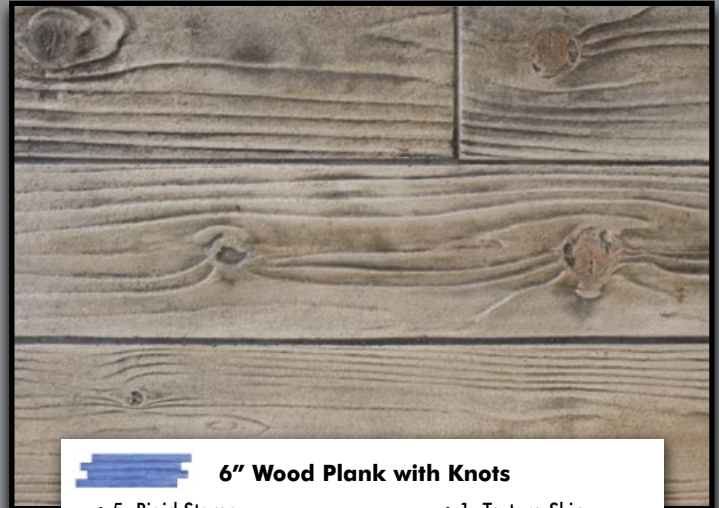

Herringbone Used Brick

- 6: Rigid Stamp
- 1: Flex Mat
- 1: 20" x 20" Texture Skin

Rental Stamps, Accents & Accessories

6" Wood Plank with Nail Heads

- 3: Rigid Stamp
- 1: Flex Mat
- 1: Rigid Single Board Stamp
- 1: 4" x 18" Texture Skin