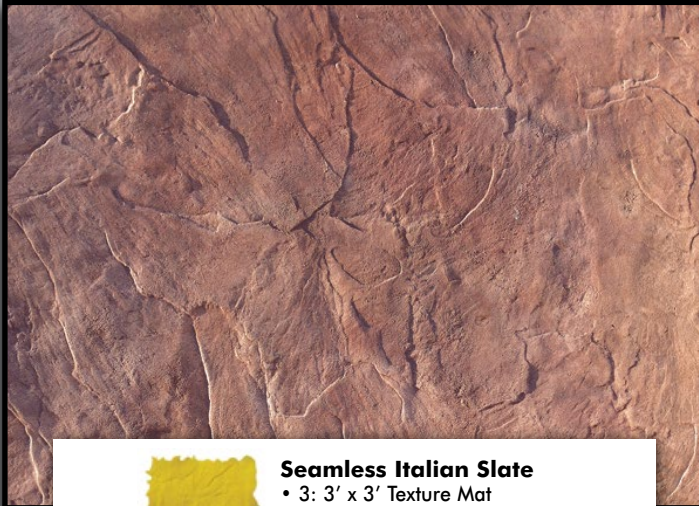

Seamless Italian Slate

- 3: 3' x 3' Texture Mat
- 2: 4' x 4' Texture Mat
- 1: 20" x 20" Texture Skin