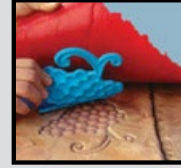

CORNERS & BORDERS

Border Art

Designed to fit within a 12" border, our Grapevine Border Art adds a refreshing look to any patio. Consider this piece as a backsplash to your concrete countertop or in a bar area. This stamp can be used on a radius.