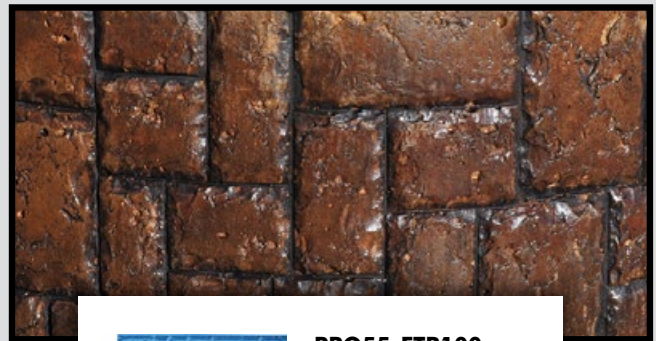

PRO55-FTR100
16-1/2" Travertine
Ashler - Form Liner