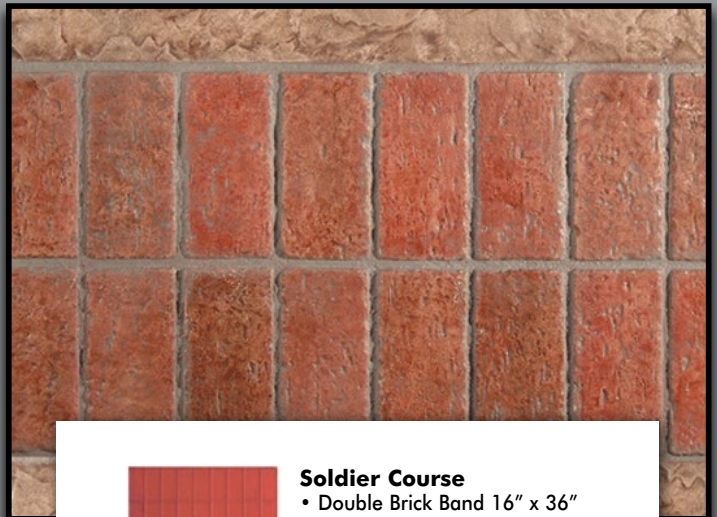

Soldier Course
• Double Brick Band 16" x 36"