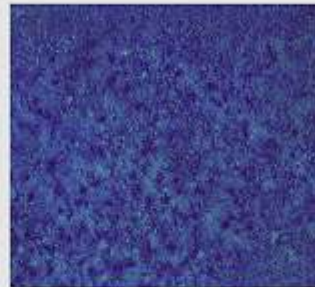

Butterfield Color® Elements™
Transparent Concrete Stain is available
in 18 standard colors. Multiple colors
may be used for a more creative effect.
Custom colors are also available.

***INDICATES FOR INTERIOR USE ONLY**

ELE-110

White

ELE-129

Brown

ELE-123

Yellow

*ELE-124

Red

ELE-125

Blue

ELE-126

Black

*ELE-127

Purple

ELE-128

Gray